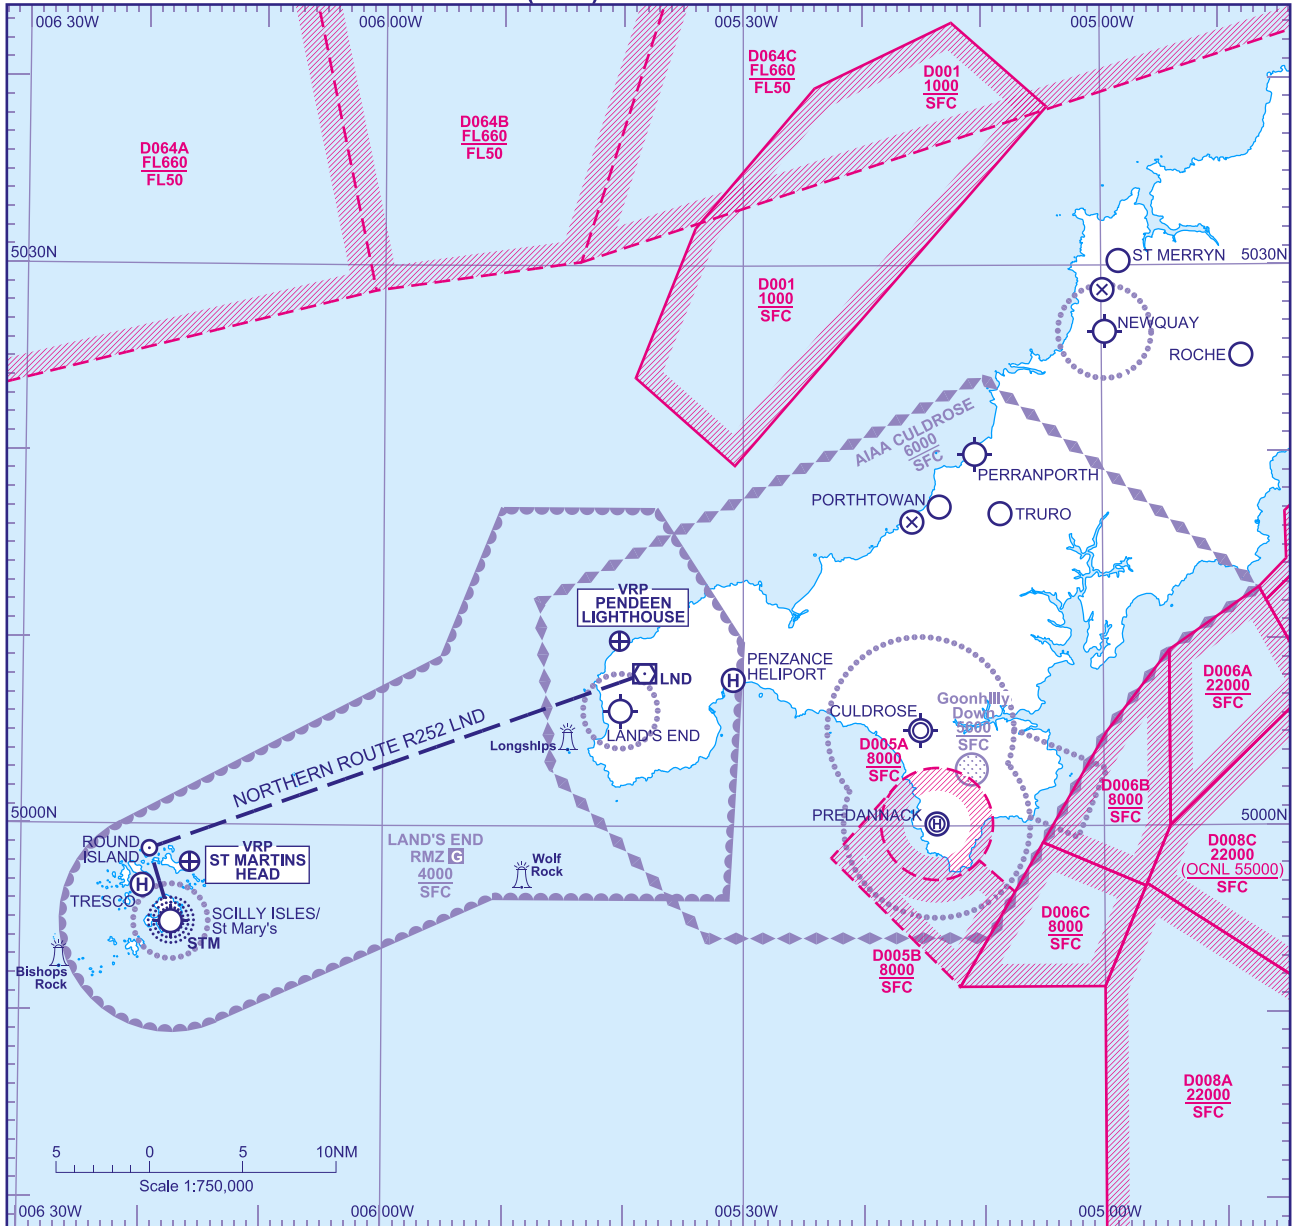

# LAND'S END RADIO MANDATORY ZONE (RMZ)

# LAND'S END

CHANGE (1/22): CHART TITLE CORRECTED.

AERO INFO DATE 05 NOV 21

AD 2-EGHC-3-1